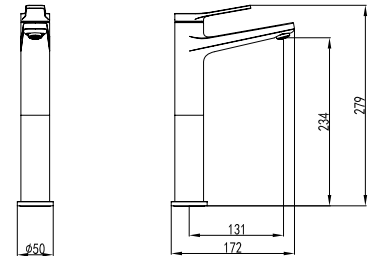

WNW168B73PH

Cod. 5206836059853

239,00 €

Miscelatore lavabo alto
Cartuccia ceramica
Flessibili collegamento 35cm

Mitigeur lavabo haut
Cartouche céramique
Flexible de raccordement 35cm

Mixer tap high for wash basin
Ceramic cartridge
Flexible connectors 35cm

Μπαταρία νιπτήρος ψηλή
Μηχανισμός κεραμικών δίσκων
Σπιράλ σύνδεσης 35cm