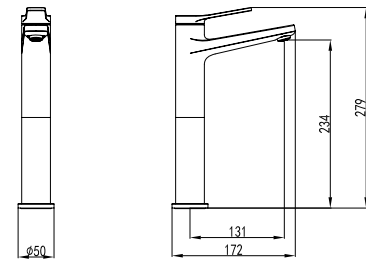

Miscelatore lavabo alto
Cartuccia ceramica
Flessibili collegamento 35cm

Mitigeur lavabo haut
Cartouche céramique
Flexible de raccordement 35cm

Mixer tap high for wash basin
Ceramic cartridge
Flexible connectors 35cm

Μπαταρία νιπτήρος ψηλή
Μηχανισμός κεραμικών δίσκων
Σπιράλ σύνδεσης 35cm

WNW468073PA-B

Cod. 5206836069227

199,00 €