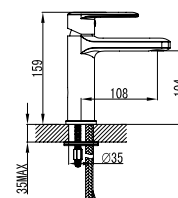

ZQ16328C

Cod. 5206836003634

109,00 €

Miscelatore lavabo
Cartuccia ceramica
Flessibili collegamento 35cm

Mitigeur lavabo
Cartouche céramique
Flexible de raccordement 35cm

Mixer tap for wash basin
Ceramic cartridge
Flexible connectors 35cm

Μπαταρία νιπτήρος
Μηχανισμός κεραμικών δίσκων
Σπιράλ σύνδεσης 35cm