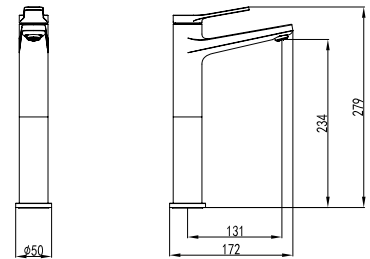

Miscelatore lavabo alto
Cartuccia ceramica
Flessibili collegamento 35cm

Mitigeur lavabo haut
Cartouche céramique
Flexible de raccordement 35cm

Mixer tap high for wash basin
Ceramic cartridge
Flexible connectors 35cm

Μπαταρία νιπτήρος ψηλή
Μηχανισμός κεραμικών δίσκων
Σπιράλ σύνδεσης 35cm

WNW468073PA-RG

Cod. 5206836069296

199,00 €