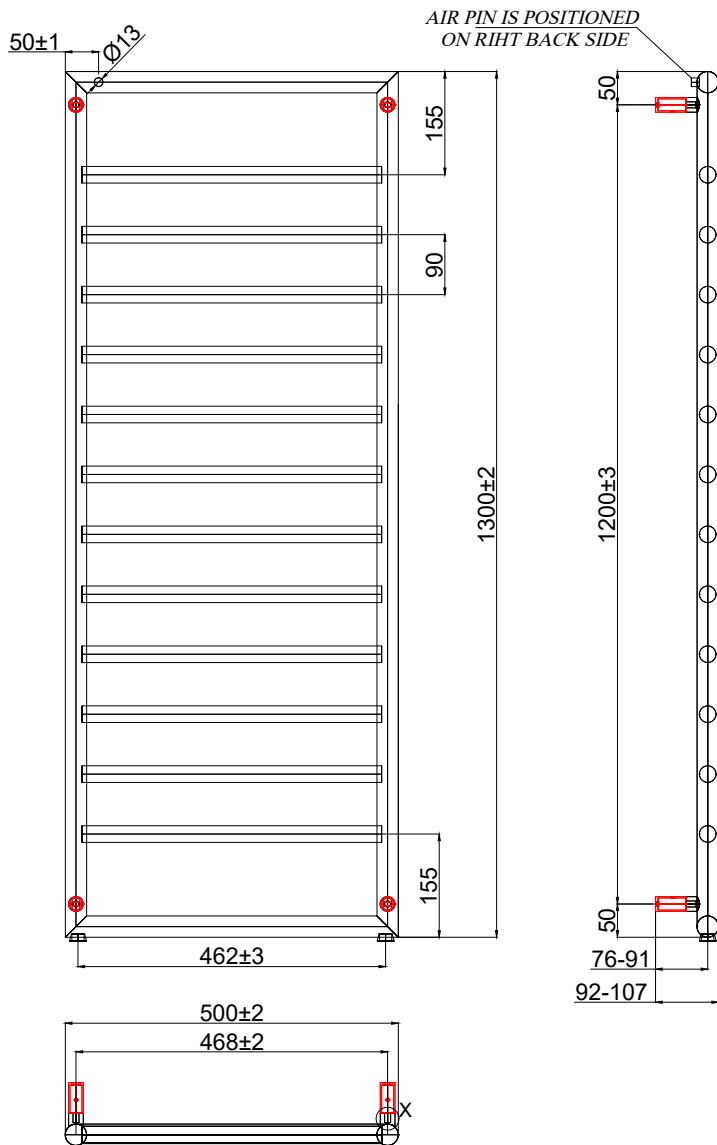

DESIGN 7-1300

AIR PIN IS POSITIONED ON RIHT BACK SIDE

COLLECTOR	Ø32x1,5 2 PIECE
PIPE	Ø25x0.9 12 PIECE