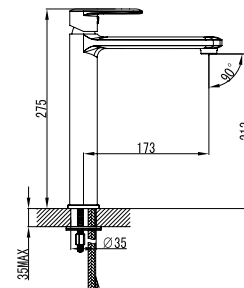

199,00 €

Miscelatore lavabo alto
Cartuccia ceramica
Flessibili collegamento 35cm

Mitigeur lavabo haut
Cartouche céramique
Flexible de raccordement 35cm

Mixer tap high for wash basin
Ceramic cartridge
Flexible connectors 35cm