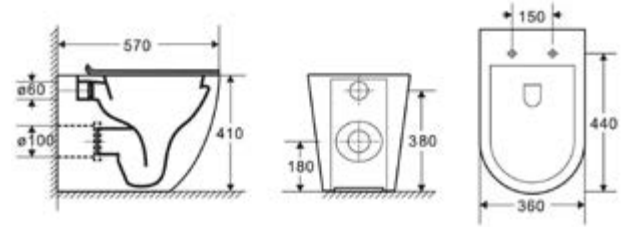

BTW

Wall Hung

MILOS OPACO

MILOS OPACO

LT 2141D

RIMLESS
SYSTEM

Cod.

5206836063560