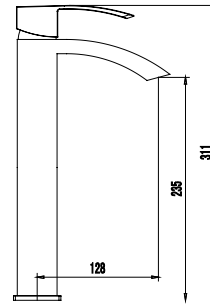

CA16X

Cod. 5206836101989

289,00 €

Miscelatore lavabo alto
Cartuccia ceramica
Flessibili collegamento 35cm

Mitigeur lavabo haut
Cartouche céramique
Flexible de raccordement 35cm

Mixer tap high for wash basin
Ceramic cartridge
Flexible connectors 35cm

Μπαταρία νιπτήρος ψηλή
Μηχανισμός κεραμικών δίσκων
Σπιράλ σύνδεσης 35cm