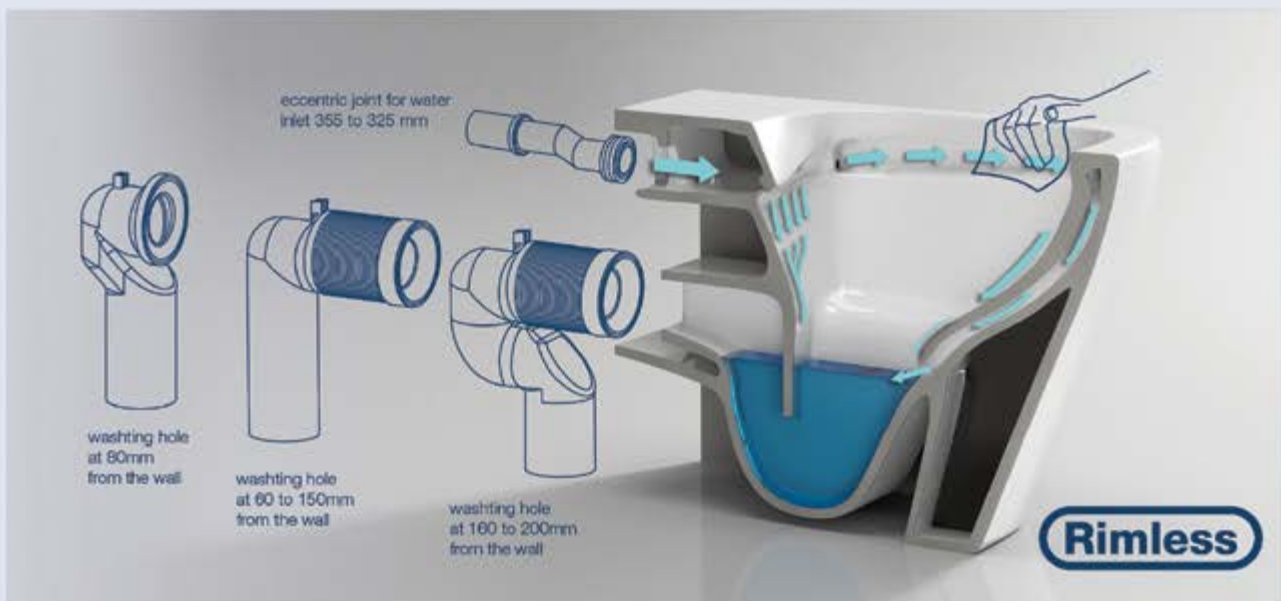

RIMLESS

Design, igiene, facile da pulire
Nessuna superficie nascosta
Previene l'odore e l'accumulo di batteri
Migliore pulizia e risparmio d'acqua

Design, hygiene, easy-clean
No hidden places
Deodorant, no bacteria accumulation
Better cleaning and water-saving

No flush rim-nowhere for germs to hide. Without a flush rim, there is no hidden, hard-to-reach places where germs, bacteria, dirt and deposits can accumulate.

Easy to clean. A clean and sparkling ceramic surface with one wipe.