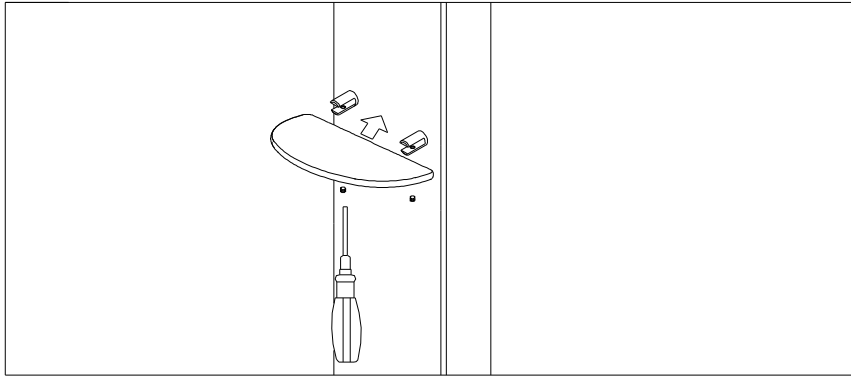

KARAG

bathroom experience...

CLIO G8138

Οδηγίες εγκατάστασης • Installation instructions • Manuali di installazione

Fit the plate onto panel body

Fit one end of the hose to the outlet and fit the other end to the hand shower

Drill the hole, insert the anchors and fix the brackets onto the wall with screws.

Connect the water-in hoses to the water supply pipes.