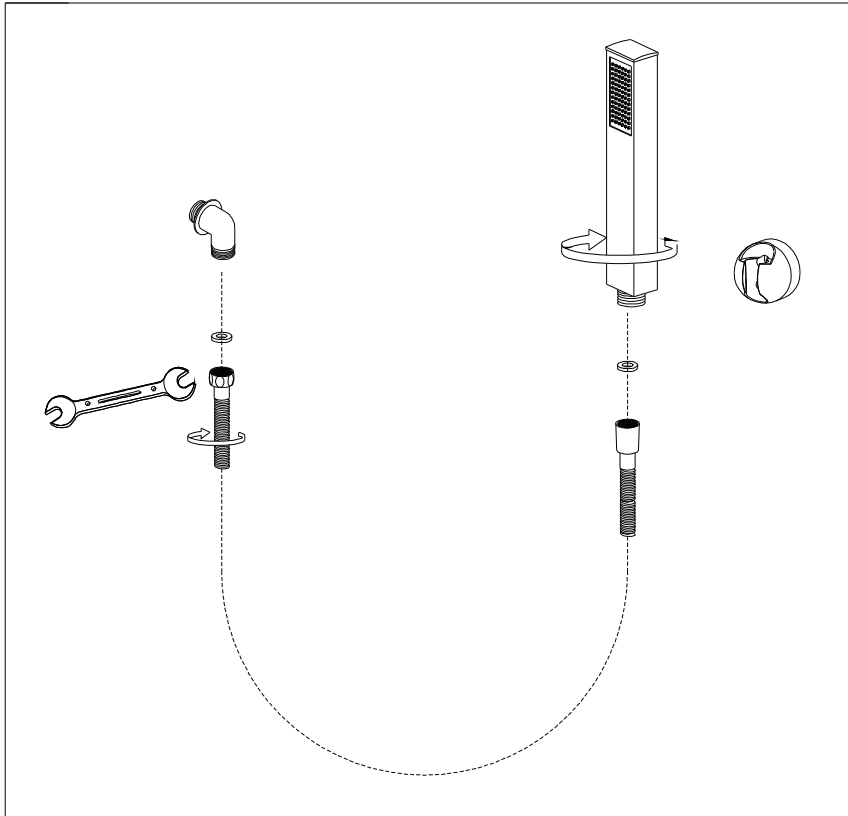

KARAG

bathroom experience...

CLIO G8138

Οδηγίες εγκατάστασης • Installation instructions • Manuali di installazione

Fit the plate onto panel body

Fit one end of the hose to the outlet and fit the other end to the hand shower

Drill the hole, insert the anchors and fix the brackets onto the wall with screws.

Connect the water-in hoses to the water supply pipes.