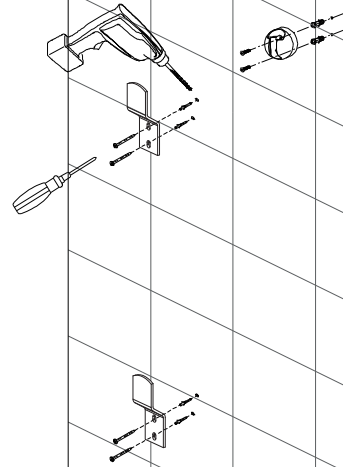

KARAG

bathroom experience...

CLIO G8138

Οδηγίες εγκατάστασης • Installation instructions • Manuali di installazione

Fit the plate onto panel body

Fit one end of the hose to the outlet and fit the other end to the hand shower

Drill the hole, insert the anchors and fix the brackets onto the wall with screws.

Connect the water-in hoses to the water supply pipes.