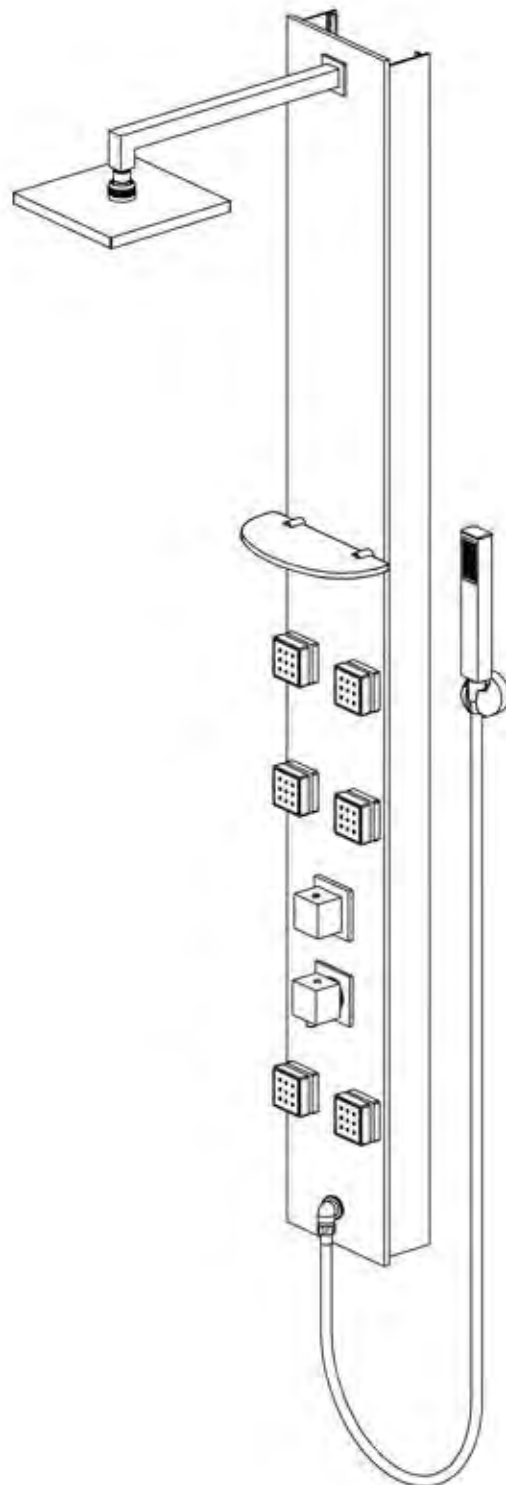

KARAG

bathroom experience...

CLIO G8138

Οδηγίες εγκατάστασης • Installation instructions • Manuali di installazione

Fit the plate onto panel body

Fit one end of the hose to the outlet and fit the other end to the hand shower

Drill the hole, insert the anchors and fix the brackets onto the wall with screws.

Connect the water-in hoses to the water supply pipes.