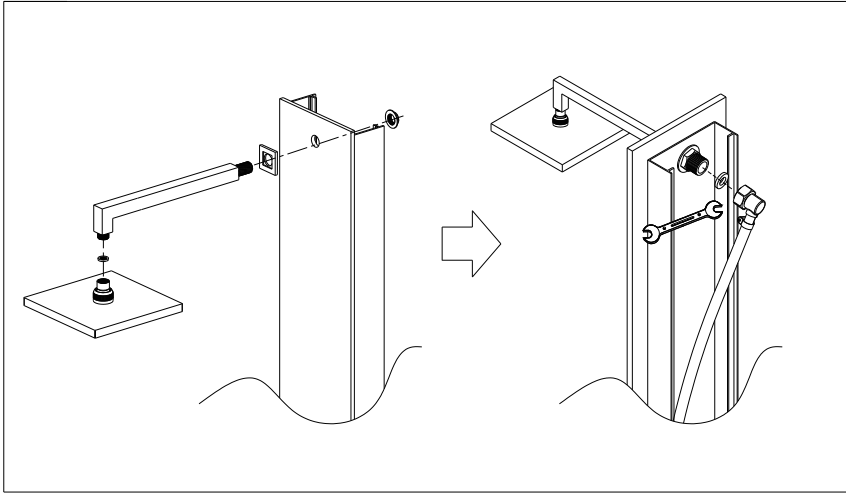

KARAG

bathroom experience...

CLIO G8138

Οδηγίες εγκατάστασης • Installation instructions • Manuali di installazione

Fit the plate onto panel body

Fit one end of the hose to the outlet and fit the other end to the hand shower

Drill the hole, insert the anchors and fix the brackets onto the wall with screws.

Connect the water-in hoses to the water supply pipes.