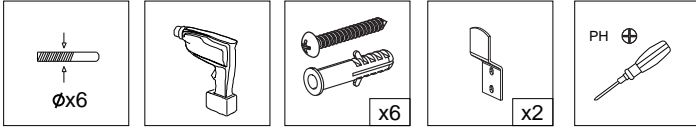

KARAG

bathroom experience...

CLIO G8138

Οδηγίες εγκατάστασης • Installation instructions • Manuali di installazione

Fit the plate onto panel body

Fit one end of the hose to the outlet and fit the other end to the hand shower

Drill the hole, insert the anchors and fix the brackets onto the wall with screws.

Connect the water-in hoses to the water supply pipes.