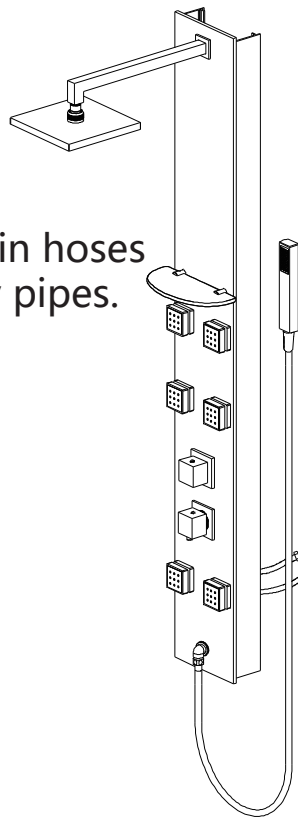

KARAG

bathroom experience...

CLIO G8138

Οδηγίες εγκατάστασης • Installation instructions • Manuali di installazione

Fit the plate onto panel body

Fit one end of the hose to the outlet and fit the other end to the hand shower

Drill the hole, insert the anchors and fix the brackets onto the wall with screws.

Connect the water-in hoses to the water supply pipes.