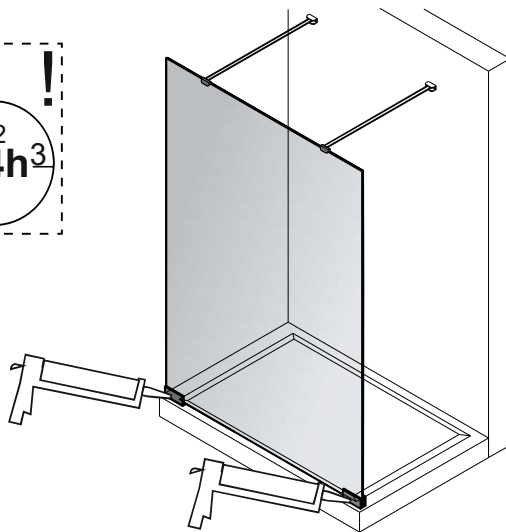

KARAG Italia Srl
7, 25 Aprile street
41 042 FIORANO MODENESE (MO)
ITALIA
(+30) 0039 0536 921230
info@karag.it / www.karag.it