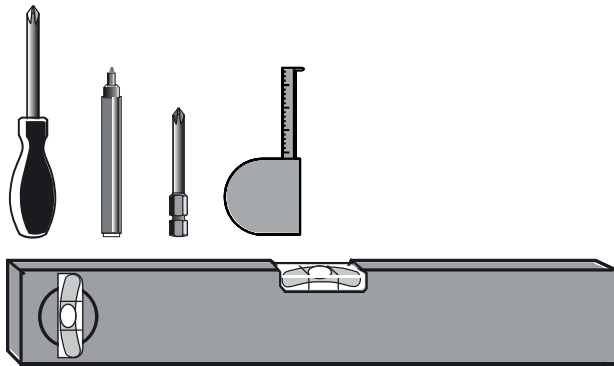

EN

KARAG

bathroom experience...

www.karag.it

WALKIN 3
(SPS 3)

INSTALLATION MANUAL

Tools needed

- Install the seal rubber on the down side of the glass, so the rubber will be between the glass and the tray.