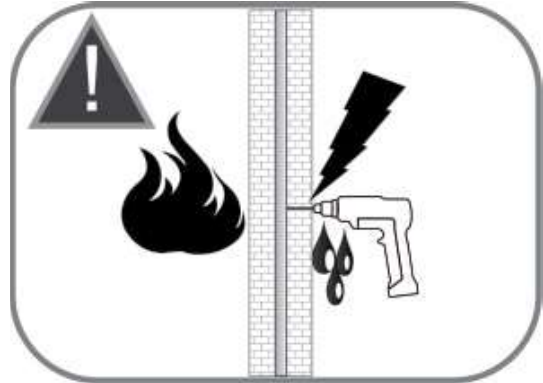

EN

KARAG

bathroom experience...

www.karag.it

WALKIN 3
(SPS 3)

INSTALLATION MANUAL

Tools needed

- Install the seal rubber on the down side of the glass, so the rubber will be between the glass and the tray.