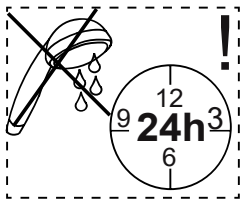

KARAG Italia Srl
7, 25 Aprile street
41 042 FIORANO MODENESE (MO)
ITALIA
(+30) 0039 0536 921230
info@karag.it / www.karag.it