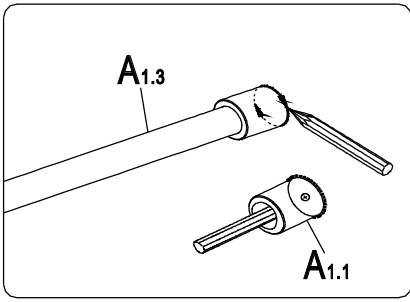

► Install the brackets