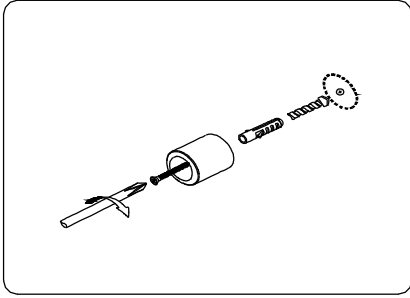

► Install the brackets