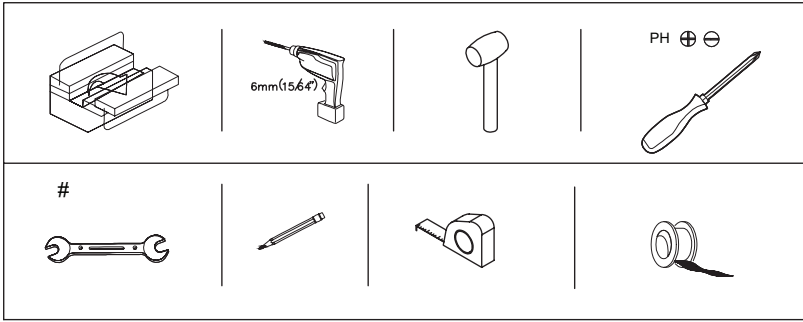

P R A X I S

accessori e rubinetterie bagno

KARAG

bathroom experience...

www.karag.it

ELENI
C6617

INSTALLATION MANUAL

1

2

2

3

①

②

4

①

②