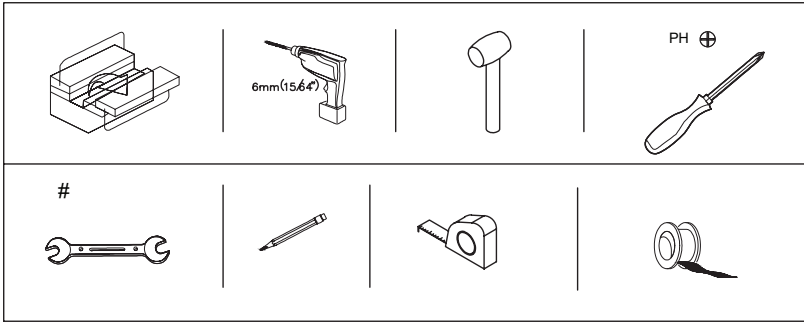

P R A X I S

accessori e rubinetterie bagno

A X4	B X4	C X2
D X1	E X1	F X3
G X1	H X1	K X1

KARAG

bathroom experience...

www.karag.it

GIOTA
C6306B

INSTALLATION MANUAL