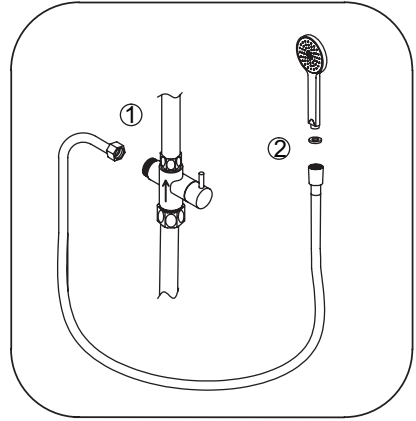

13

14

15

MAGDA
C6064B

KARAG ITALIA S.R.L.
Via 25 Aprile, 7
41042 Fiorano (MO), Italia
info@karag.it / www.karag.it