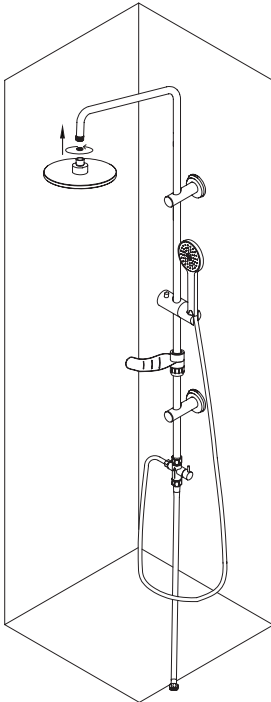

13

14

15

MAGDA
C6064B

KARAG ITALIA S.R.L.
Via 25 Aprile, 7
41042 Fiorano (MO), Italia
info@karag.it / www.karag.it