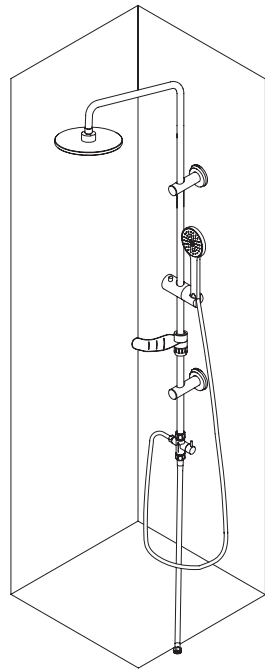

13

14

15

MAGDA
C6064B

KARAG ITALIA S.R.L.
Via 25 Aprile, 7
41042 Fiorano (MO), Italia
info@karag.it / www.karag.it