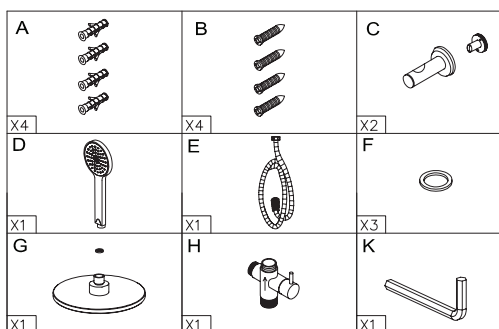

P R A X I S

accessori e rubinetterie bagno

KARAG

bathroom experience...

www.karag.it

MAGDA
C6064B

INSTALLATION MANUAL

			
22#			

1

2

3

4

①

②

5

①