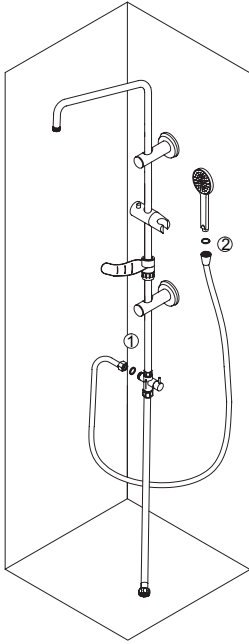

13

14

15

MAGDA
C6064B

KARAG ITALIA S.R.L.
Via 25 Aprile, 7
41042 Fiorano (MO), Italia
info@karag.it / www.karag.it