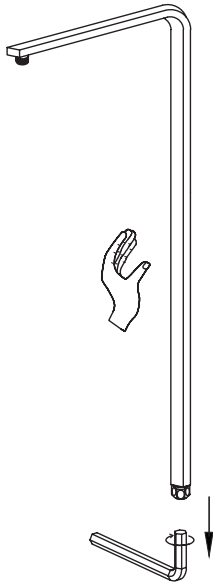

1

2

KARAG is not responsible for any spelling or typographical mistakes.