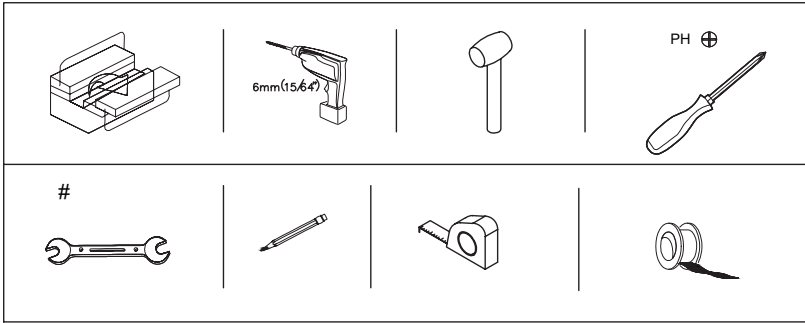

P R A X I S

accessori e rubinetterie bagno

A  X4	B  X4	C  X1
D  X1	E  X1	F  X3
G  X1	H  X1	K  X1

KARAG

bathroom experience...

www.karag.it

VASILEIA
C6010

INSTALLATION MANUAL