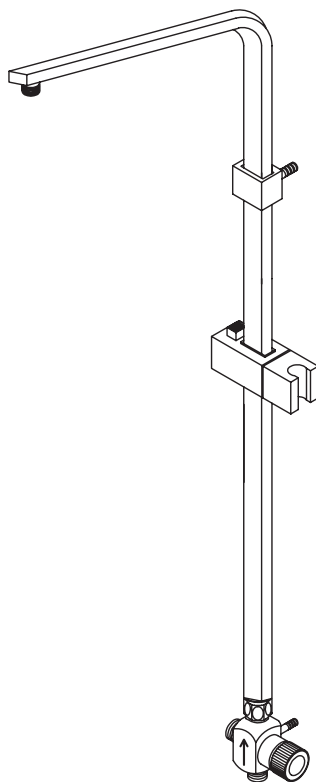

P R A X I S

accessori e rubinetterie bagno

A  X4	B  X4	C  X1
D  X1	E  X1	F  X3
G  X1	H  X1	K  X1

KARAG

bathroom experience...

www.karag.it

VASILEIA
C6010

INSTALLATION MANUAL

②

5

①

②

6

7

8

9