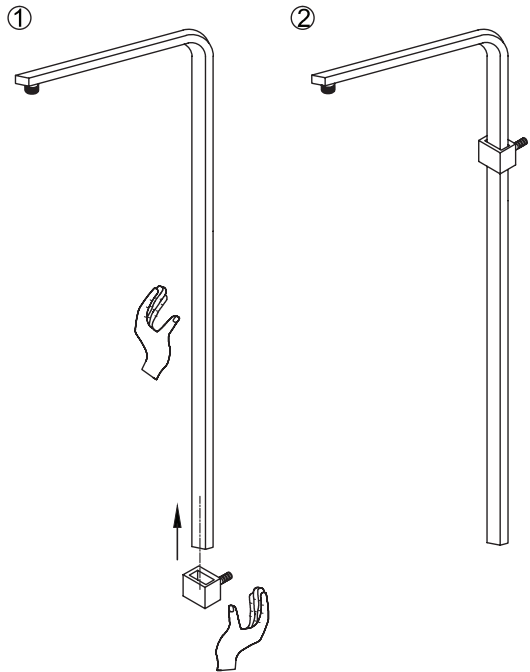

1

2

KARAG is not responsible for any spelling or typographical mistakes.